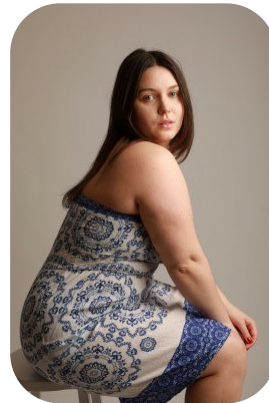

Additional Talents:
BIKE - SWIM
HORSERIDE - 15 YEARS